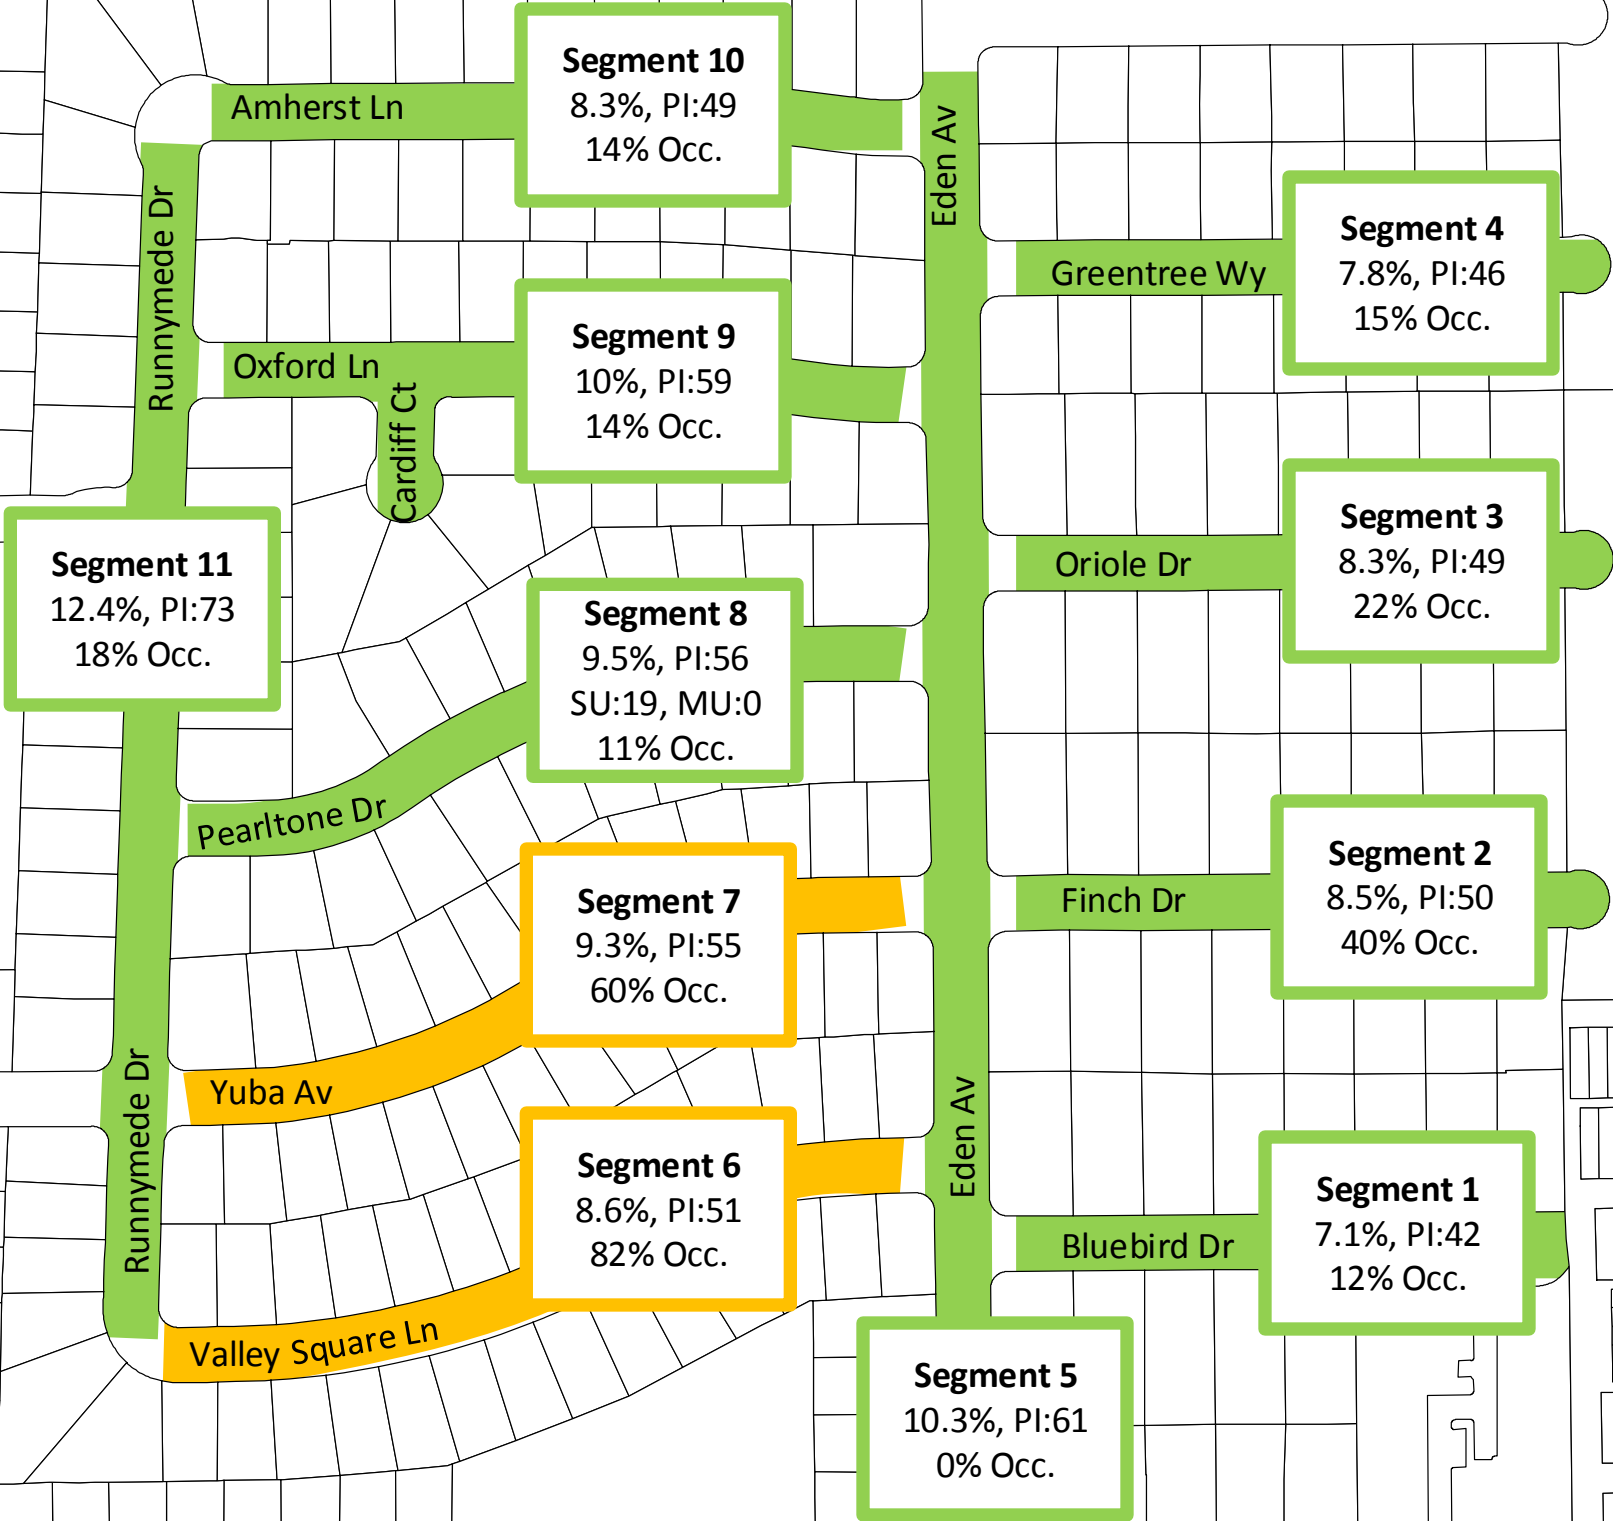

Eden Zone
June 28th, 2016 Tue. 6:00 AM
Total Parking Inventory: 591
Total Vehicles Counted: 152

Segment Information
Segment #
Segment % w/in Zone, Parking Inventory
% Parking Occupancy

Parking Occupancy

- Highly Impacted (≥ 85% Occupancy)
- Well Utilized (50-85%)
- Partially Utilized (<50%)

Winchester BI

Payne Av